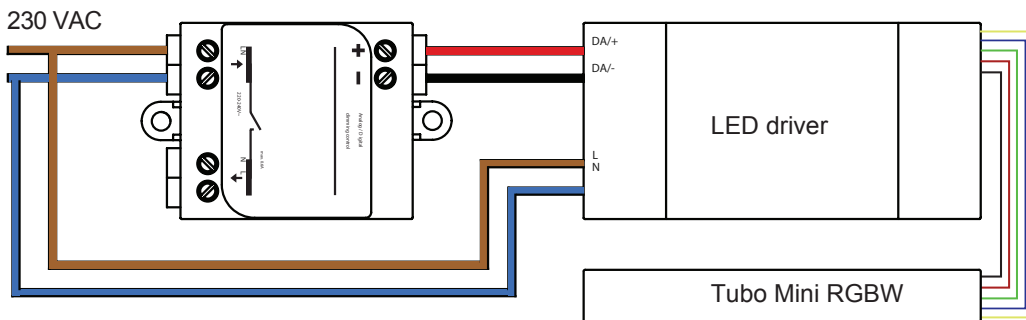

Tubo Mini RGB+W

Dimensions	Ø45mm x 625mm / Ø45mm x 1225mm
Finish	Polycarbonate Diffuser with Stainless Steel End-caps and Fixing
Configurations	Ceiling Mounted / Pendant
Description	RGB+W 15W (625mm) / 30W(1225mm)
Light Source	LED
Lumen Output	1450lm (625mm) / 2800lm (1024mm)
CRI	80+
Lifespan	50000hrs
Rating	IP67
Voltage	24Vdc

Accessories

Feed	up to 5000mm 5 Core cable
Dimming	Wireless Smart Device Controlled

Additional Information

This product comes in our standard colour range however can be colour-customised to seamlessly integrate into your space. Minimum order quantities apply. For more information please contact our customer service team on +61 3 9427 0231 or email info@sphera.com.au