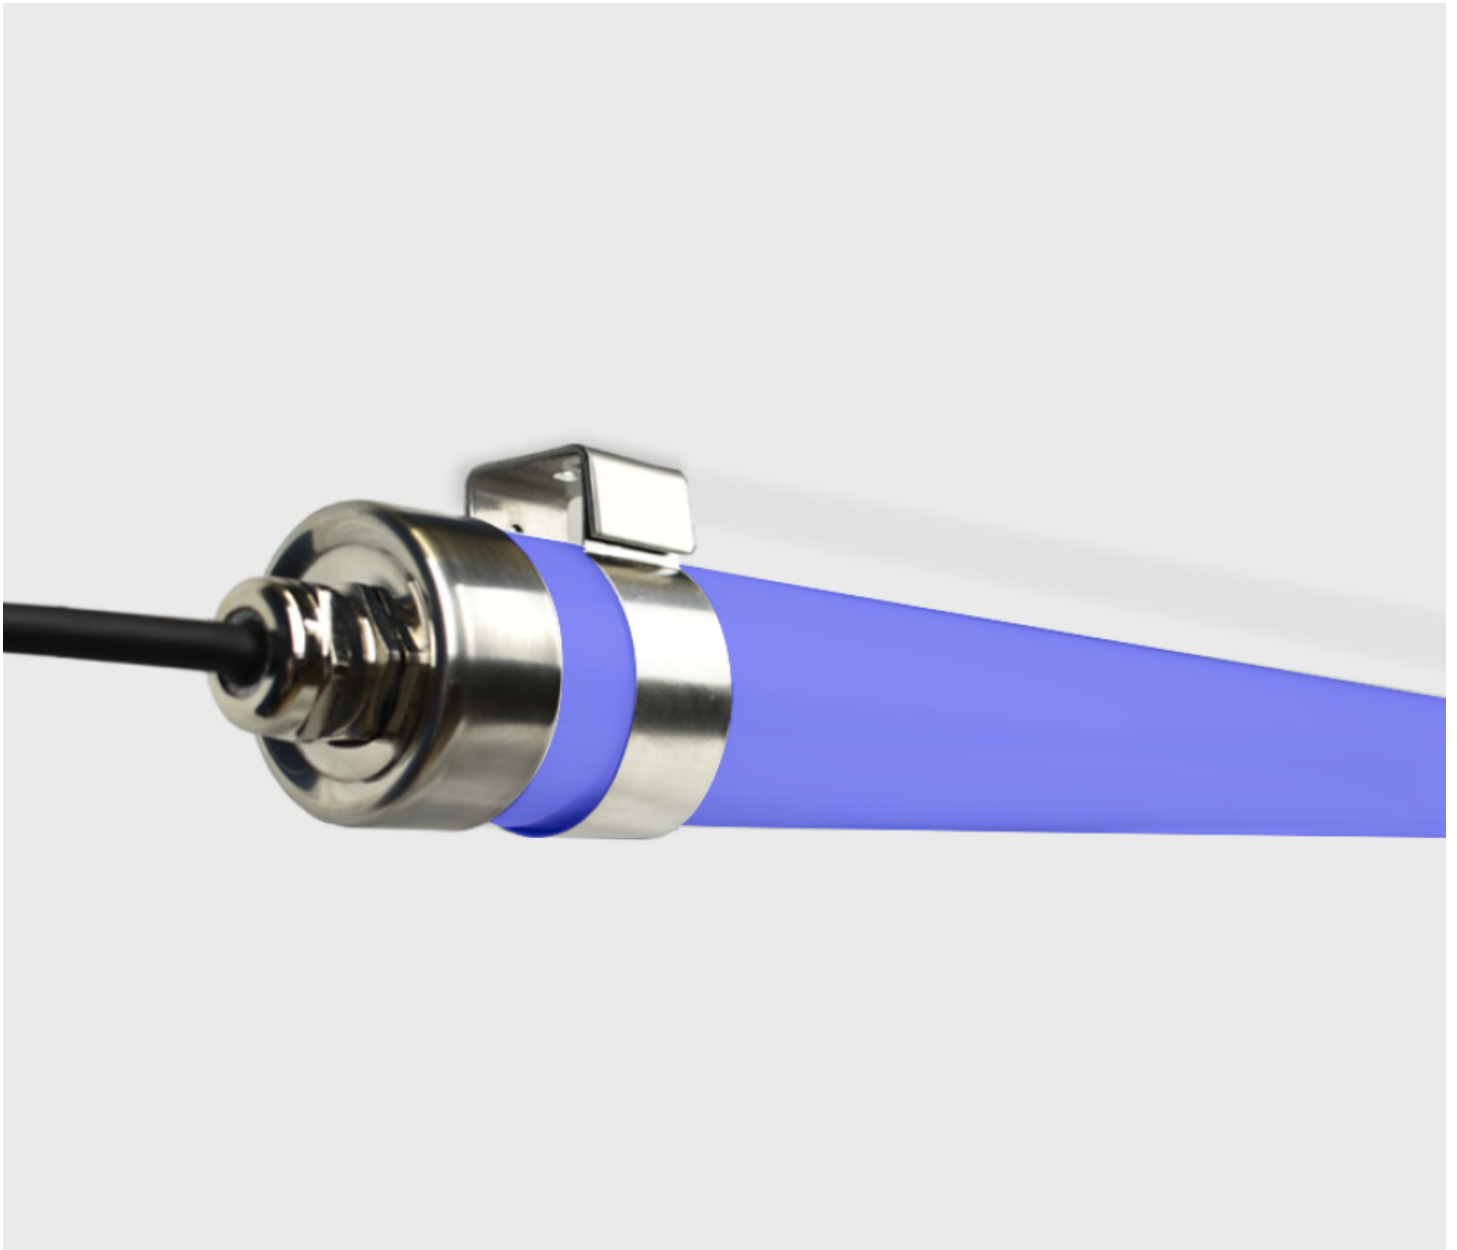

Tubo Mini RGB+W

Tubo Mini is the smaller yet equally versatile and vandal-resistant version of the Tubo LED interior/ exterior luminaire. Ideally used for public walkways, railway stations, underpasses, parks and signage, Tubo Mini is available in 15W or 30W with frosted polycarb diffuser. It can be suspended or surface mounted depending on your project requirements.

IP67   **CE** 
IK10

Tubo Mini RGB+W

Dimensions	Ø45mm x 625mm / Ø45mm x 1225mm
Finish	Polycarbonate Diffuser with Stainless Steel End-caps and Fixing
Configurations	Ceiling Mounted / Pendant
Description	RGB+W 15W (625mm) / 30W(1225mm)
Light Source	LED
Lumen Output	1450lm (625mm) / 2800lm (1024mm)
CRI	80+
Lifespan	50000hrs
Rating	IP67
Voltage	24Vdc

Accessories

Feed	up to 5000mm 5 Core cable
Dimming	Wireless Smart Device Controlled

Additional Information

This product comes in our standard colour range however can be colour-customised to seamlessly integrate into your space. Minimum order quantities apply. For more information please contact our customer service team on +61 3 9427 0231 or email info@sphera.com.au