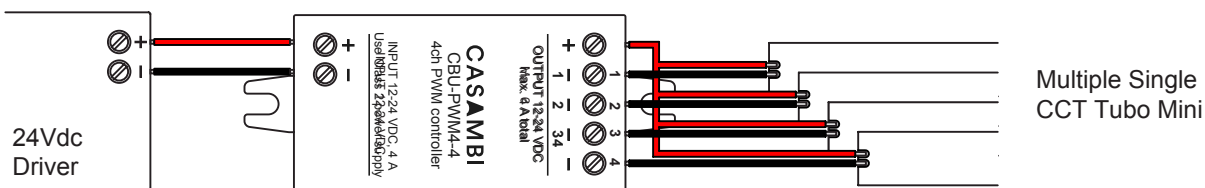

Tubo Mini RGB+W

Dimensions	Ø45mm x 625mm / Ø45mm x 1225mm
Finish	Polycarbonate Diffuser with Stainless Steel End-caps and Fixing
Configurations	Ceiling Mounted / Pendant
Description	RGB+W 15W (625mm) / 30W(1225mm)
Light Source	LED
Lumen Output	1450lm (625mm) / 2800lm (1024mm)
CRI	80+
Lifespan	50000hrs
Rating	IP67
Voltage	24Vdc

Accessories

Feed	up to 5000mm 5 Core cable
Dimming	Wireless Smart Device Controlled

Additional Information

This product comes in our standard colour range however can be colour-customised to seamlessly integrate into your space. Minimum order quantities apply. For more information please contact our customer service team on +61 3 9427 0231 or email info@sphera.com.au