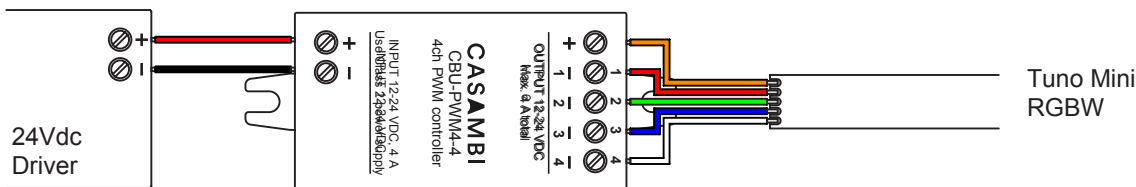

Tubo Mini RGB+W

Dimensions	Ø45mm x 625mm / Ø45mm x 1225mm
Finish	Polycarbonate Diffuser with Stainless Steel End-caps and Fixing
Configurations	Ceiling Mounted / Pendant
Description	RGB+W 15W (625mm) / 30W(1225mm)
Light Source	LED
Lumen Output	1450lm (625mm) / 2800lm (1024mm)
CRI	80+
Lifespan	50000hrs
Rating	IP67
Voltage	24Vdc

Accessories

Feed	up to 5000mm 5 Core cable
Dimming	Wireless Smart Device Controlled

Additional Information

This product comes in our standard colour range however can be colour-customised to seamlessly integrate into your space. Minimum order quantities apply. For more information please contact our customer service team on +61 3 9427 0231 or email info@sphera.com.au