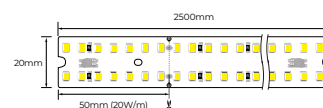

## Sistema - 4067

<b>Dimensions</b>	40mm x 67mm x 2500mm
<b>Finish</b>	Anodized Aluminium / Custom Colour (CC)
<b>Configurations</b>	Surface / Pendant
<b>Code</b>	594067
<b>Included Components</b>	Profile (2500mm x 40mm x 67mm) Opal Diffuser(2500mm x 34,2mm x 10,2mm) 2 x End-Caps (11,5mm x 40mm x 67mm)

1m	144,1461.6lx	285.52cm
2m	36.02115.4lx	571.04cm
3m	16.01,51.29lx	856.57cm
5m	5,763,18.47lx	1427.61cm
7m	2,940,9.42lx	1998.65cm
Height	Eavg,Emax	Angle:109.98deg Diameter

## Accessories

<b>Connectors</b>	Fully Illuminated 90° L Connector (100mm x 100mm x 67mm)
	Fully Illuminated T Connector (150mm x 100mm x 67mm)
	Fully Illuminated X Connector (150mm x 150mm x 67mm)
	Mitre Cut Connector To Nominated Angle
<b>Components</b>	Suspension Kit (2m)
	Recessing Bracket For Trimless Installation (96mm x 25mm x 79mm)
	Wall-Mounted Bracket (50mm x 18mm x 34mm)