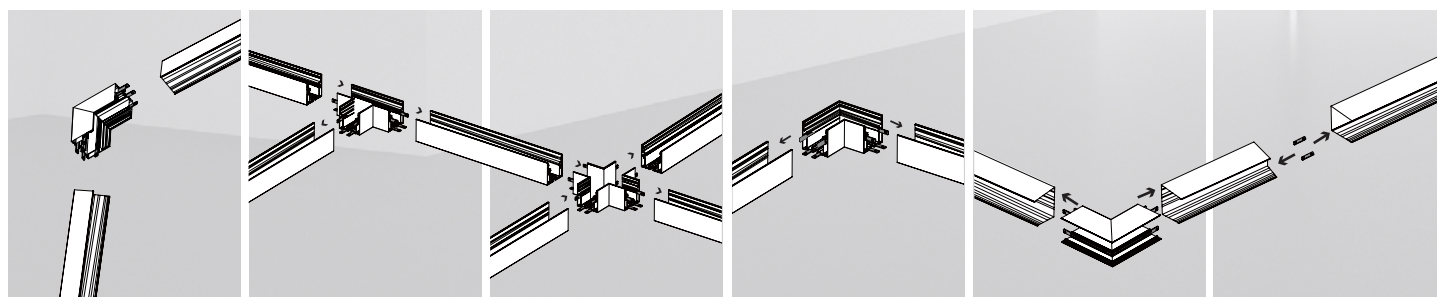

## Accessories

<b>Connectors</b>	Fully Illuminated 90° L Connector (100mm x 100mm x 67mm)
	Fully Illuminated T Connector (150mm x 100mm x 67mm)
	Fully Illuminated X Connector (150mm x 150mm x 67mm)
	Mitre Cut Connector To Nominated Angle
<b>Components</b>	Suspension Kit (2m)
	Recessing Bracket For Trimless Installation (96mm x 25mm x 79mm)
	Wall-Mounted Bracket (50mm x 18mm x 34mm)

## Mounting diagram

Pendant

Recessed Trimless

Surface Mounted

Wall Mounted

## Interconnection instructions