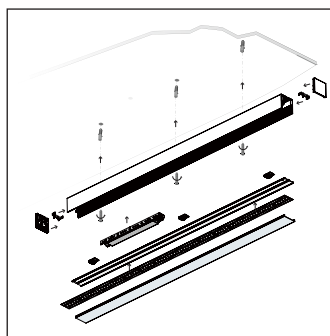

1m	144,1461.6lx	285.52cm
2m	36.02115.4lx	571.04cm
3m	16.01,51.29lx	856.57cm
5m	5,763,18.47lx	1427.61cm
7m	2,940,9.42lx	1998.65cm
Height	Eavg,Emax	Angle:109.98deg Diameter

## Accessories

<b>Connectors</b>	Fully Illuminated 90° L Connector (100mm x 100mm x 67mm)
	Fully Illuminated T Connector (150mm x 100mm x 67mm)
	Fully Illuminated X Connector (150mm x 150mm x 67mm)
	Mitre Cut Connector To Nominated Angle
<b>Components</b>	Suspension Kit (2m)
	Recessing Bracket For Trimless Installation (96mm x 25mm x 79mm)
	Wall-Mounted Bracket (50mm x 18mm x 34mm)

## Mounting diagram

Pendant

Recessed Trimless

Surface Mounted

Wall Mounted