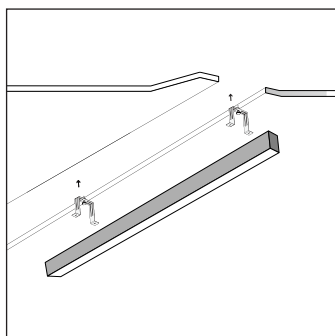

1m	144,1461.6lx	285.52cm
2m	36.02115.4lx	571.04cm
3m	16.01,51.29lx	856.57cm
5m	5,763,18.47lx	1427.61cm
7m	2,940,9.42lx	1998.65cm
Height	Eavg,Emax	Angle:109.98deg Diameter

## Accessories

<b>Connectors</b>	Fully Illuminated 90° L Connector (100mm x 100mm x 67mm)
	Fully Illuminated T Connector (150mm x 100mm x 67mm)
	Fully Illuminated X Connector (150mm x 150mm x 67mm)
	Mitre Cut Connector To Nominated Angle
<b>Components</b>	Suspension Kit (2m)
	Recessing Bracket For Trimless Installation (96mm x 25mm x 79mm)
	Wall-Mounted Bracket (50mm x 18mm x 34mm)

## Mounting diagram

Pendant

Recessed Trimless

Surface Mounted

Wall Mounted