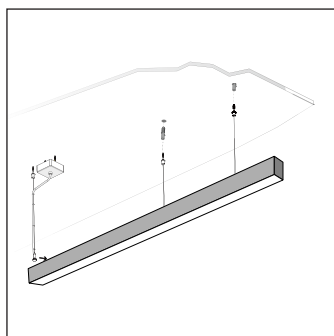

Accessories

Connectors	Fully Illuminated 90° L Connector (100mm x 100mm x 67mm)
	Fully Illuminated T Connector (150mm x 100mm x 67mm)
	Fully Illuminated X Connector (150mm x 150mm x 67mm)
	Mitre Cut Connector To Nominated Angle
Components	Suspension Kit (2m)
	Recessing Bracket For Trimless Installation (96mm x 25mm x 79mm)
	Wall-Mounted Bracket (50mm x 18mm x 34mm)

Mounting diagram

Pendant