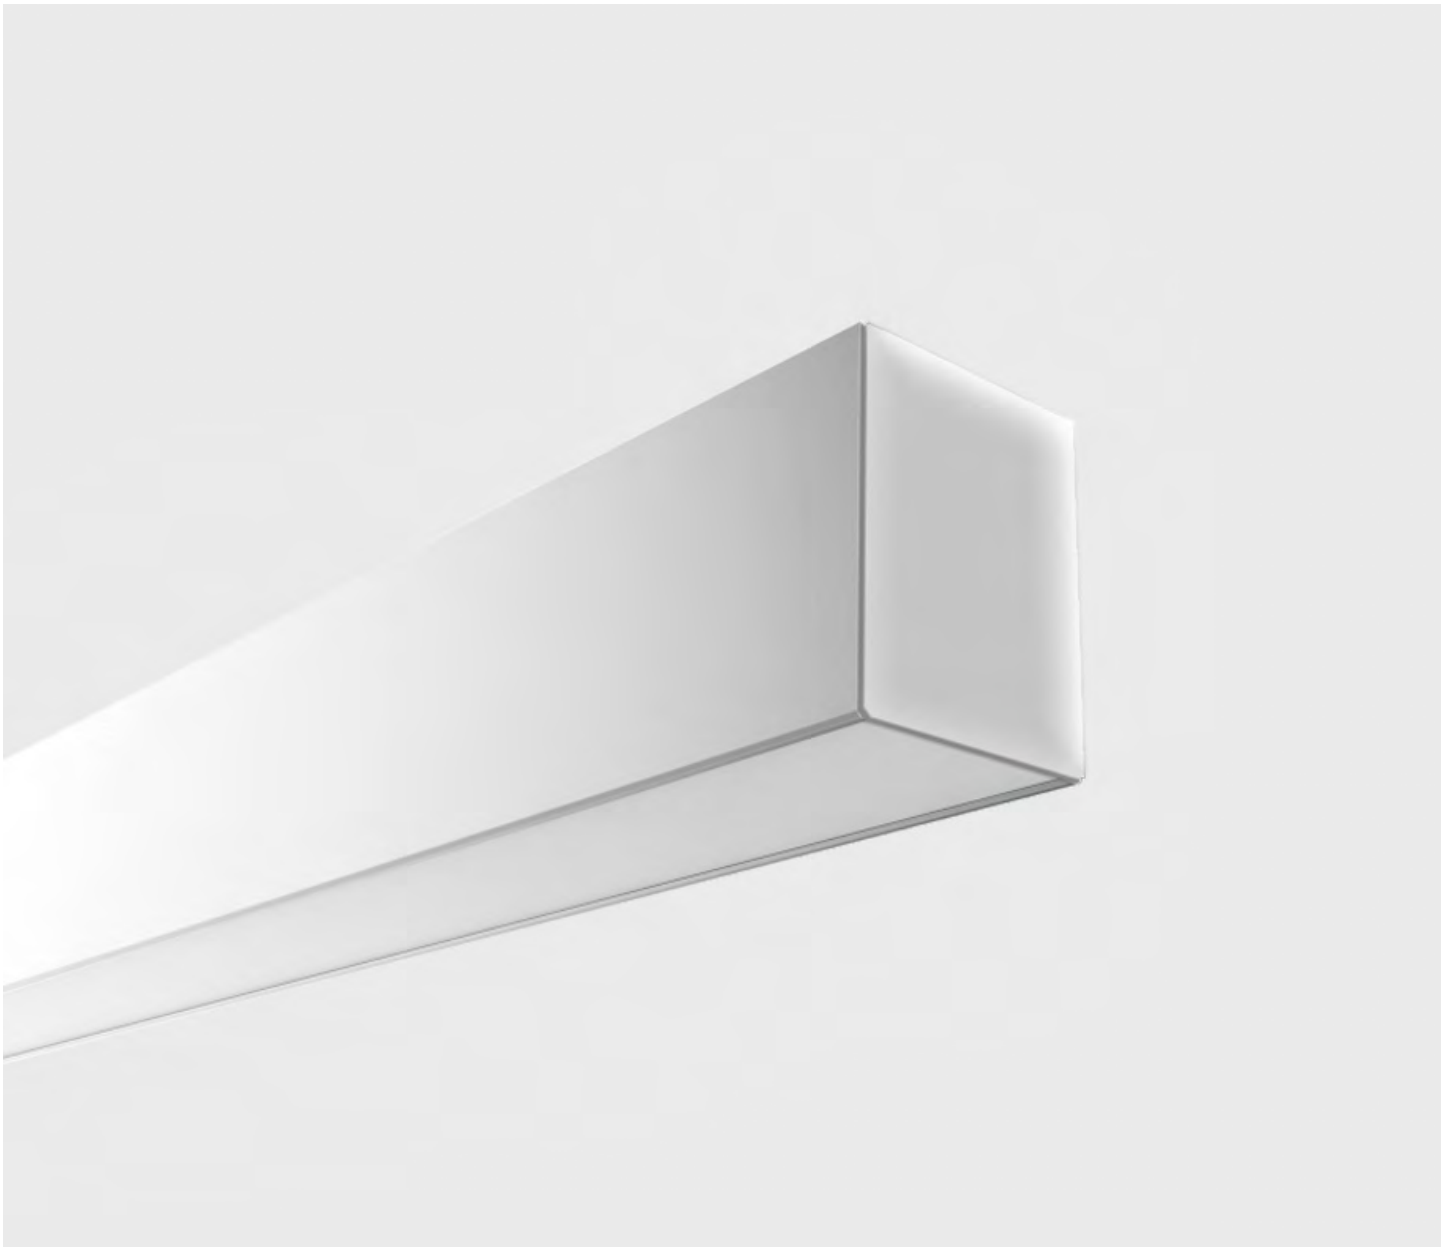

## Sistema - 4067

Sistema is an LED system in extruded aluminium offering style and flexibility with its many options and configurations. With pendant, surface mount and wall/ceiling recessing varieties available the design possibilities are endless. Connection kits are available to create continuous runs of light, mounted or Recessing vertically or horizontally.

## Sistema - 4067

<b>Dimensions</b>	40mm x 67mm x 2500mm
<b>Finish</b>	Anodized Aluminium / Custom Colour (CC)
<b>Configurations</b>	Surface / Pendant
<b>Code</b>	594067
<b>Included Components</b>	Profile (2500mm x 40mm x 67mm) Opal Diffuser(2500mm x 34,2mm x 10,2mm) 2 x End-Caps (11,5mm x 40mm x 67mm)