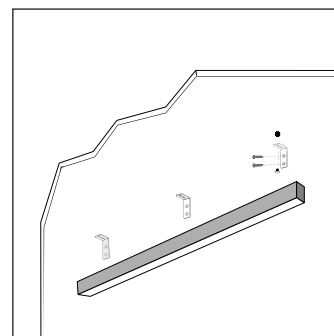

1m	144,1461.6lx	285.52cm
2m	36.02115.4lx	571.04cm
3m	16.01,51.29lx	856.57cm
5m	5,763,18.47lx	1427.61cm
7m	2,940,9.42lx	1998.65cm
Height	Eavg,Emax	Angle:109.98deg Diameter

## Accessories

<b>Connectors</b>	Fully Illuminated 90° L Connector (100mm x 100mm x 67mm)
	Fully Illuminated T Connector (150mm x 100mm x 67mm)
	Fully Illuminated X Connector (150mm x 150mm x 67mm)
	Mitre Cut Connector To Nominated Angle
<b>Components</b>	Suspension Kit (2m)
	Recessing Bracket For Trimless Installation (96mm x 25mm x 79mm)
	Wall-Mounted Bracket (50mm x 18mm x 34mm)

## Mounting diagram

Pendant

Recessed Trimless

Surface Mounted

Wall Mounted