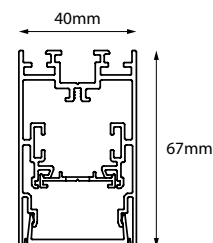

## Sistema - 4067

<b>Dimensions</b>	40mm x 67mm x 2500mm
<b>Finish</b>	Anodized Aluminium / Custom Colour (CC)
<b>Configurations</b>	Surface / Pendant
<b>Code</b>	594067
<b>Included Components</b>	Profile (2500mm x 40mm x 67mm) Opal Diffuser(2500mm x 34,2mm x 10,2mm) 2 x End-Caps (11,5mm x 40mm x 67mm)

1m	144,1461.6lx	285.52cm
2m	36.02115.4lx	571.04cm
3m	16.01,51.29lx	856.57cm
5m	5,763,18.47lx	1427.61cm
7m	2,940,9.42lx	1998.65cm
Height	Eavg,Emax	Angle:109.98deg Diameter

## Mounting diagram

Pendant

Recessed Trimless

Surface Mounted

Wall Mounted