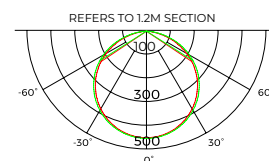

## Sistema - 4067

<b>Dimensions</b>	40mm x 67mm x 2500mm
<b>Finish</b>	Anodized Aluminium / Custom Colour (CC)
<b>Configurations</b>	Surface / Pendant
<b>Code</b>	594067
<b>Included Components</b>	Profile (2500mm x 40mm x 67mm) Opal Diffuser(2500mm x 34,2mm x 10,2mm) 2 x End-Caps (11,5mm x 40mm x 67mm)

1m	144,1461.6lx	285.52cm
2m	36.02115.4lx	571.04cm
3m	16.01,51.29lx	856.57cm
5m	5,763,18.47lx	1427.61cm
7m	2,940,9.42lx	1998.65cm
Height	Eavg,Emax	Angle:109.98deg Diameter