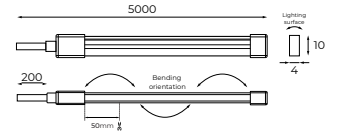

Ribbon 0410

Ribbon is a flexible LED system that combines versatility and power. Its high density silicone housing and high waterproof protection allow installation in harsh environments and coastal areas. Its compact size makes it suitable for installation outdoors as well as indoors. Ideal for indirect pelmet lighting, under bench and cabinets installation and under curved canopies and entertainment areas.

IP67   **CE** 

Ribbon 0410

Dimensions	5000mm x 4mm x 10mm
Finish	White (WH)
Description	Warm White 3000K 7.2W/m Beam 115°
Light Source	LED
Lumen Output	300lm/m
Lifespan	36000hrs
Rating	IP65
Voltage	24 Vdc
Minimum Cutting Increment	50mm

Accessories

Accessories

Components	
	Aluminium Carrier (1000mm x 6,5mm x 10,1mm)
	Fixing Clip

Additional Information

This product comes in our standard colour range however can be colour-customised to seamlessly integrate into your space. Minimum order quantities apply. For more information please contact our customer service team on +61 3 9427 0231 or email info@sphaera.com.au