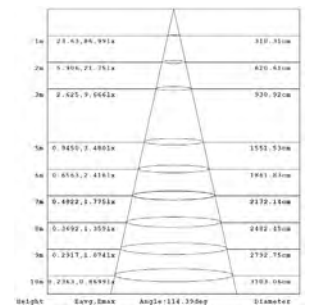

IP67   **CE** 

Ribbon 0410

Dimensions	5000mm x 4mm x 10mm
Finish	White (WH)
Description	Warm White 3000K 7.2W/m Beam 115°
Light Source	LED
Lumen Output	300lm/m
Lifespan	36000hrs
Rating	IP65
Voltage	24 Vdc
Minimum Cutting Increment	50mm