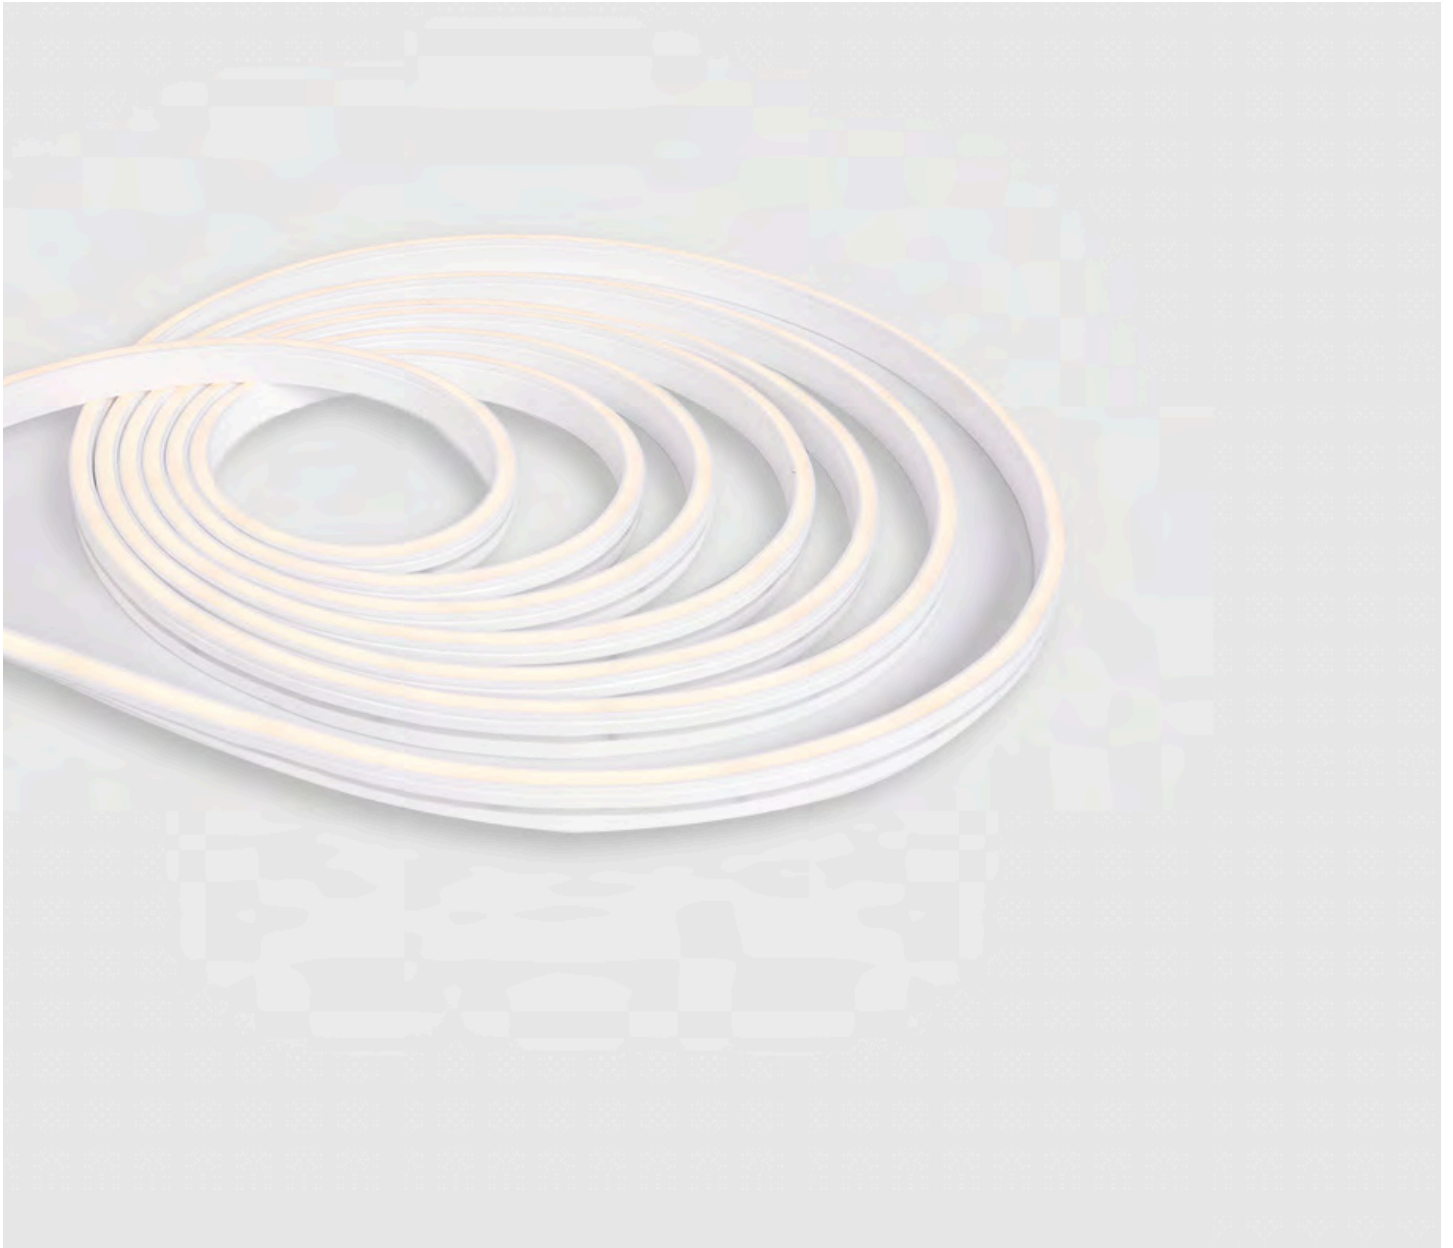

Ribbon 0410

Ribbon is a flexible LED system that combines versatility and power. Its high density silicone housing and high waterproof protection allow installation in harsh environments and coastal areas. Its compact size makes it suitable for installation outdoors as well as indoors. Ideal for indirect pelmet lighting, under bench and cabinets installation and under curved canopies and entertainment areas.

IP67   **CE** 

Ribbon 0410

Dimensions	5000mm x 4mm x 10mm
Finish	White (WH)
Description	Warm White 3000K 7.2W/m Beam 115°
Light Source	LED
Lumen Output	300lm/m
Lifespan	36000hrs
Rating	IP65
Voltage	24 Vdc
Minimum Cutting Increment	50mm