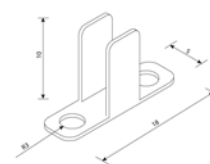

IP67   **CE** 

Ribbon 0410

Dimensions	5000mm x 4mm x 10mm
Finish	White (WH)
Description	Warm White 3000K 7.2W/m Beam 115°
Light Source	LED
Lumen Output	300lm/m
Lifespan	36000hrs
Rating	IP65
Voltage	24 Vdc
Minimum Cutting Increment	50mm

Accessories

Accessories

Components	
	Aluminium Carrier (1000mm x 6,5mm x 10,1mm)
	Fixing Clip

Additional Information

This product comes in our standard colour range however can be colour-customised to seamlessly integrate into your space. Minimum order quantities apply. For more information please contact our customer service team on +61 3 9427 0231 or email info@sphaera.com.au