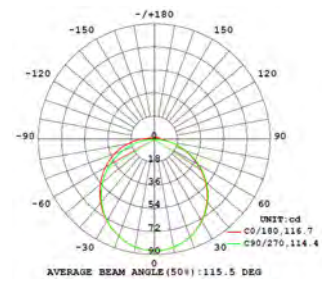

IP67   **CE** 

Ribbon 0410

Dimensions	5000mm x 4mm x 10mm
Finish	White (WH)
Description	Warm White 3000K 7.2W/m Beam 115°
Light Source	LED
Lumen Output	300lm/m
Lifespan	36000hrs
Rating	IP65
Voltage	24 Vdc
Minimum Cutting Increment	50mm