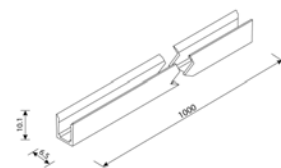

IP67   **CE** 

Ribbon 0410

Dimensions	5000mm x 4mm x 10mm
Finish	White (WH)
Description	Warm White 3000K 7.2W/m Beam 115°
Light Source	LED
Lumen Output	300lm/m
Lifespan	36000hrs
Rating	IP65
Voltage	24 Vdc
Minimum Cutting Increment	50mm

Accessories

Accessories

Components	
	Aluminium Carrier (1000mm x 6,5mm x 10,1mm)
	Fixing Clip

Additional Information

This product comes in our standard colour range however can be colour-customised to seamlessly integrate into your space. Minimum order quantities apply. For more information please contact our customer service team on +61 3 9427 0231 or email info@sphaera.com.au