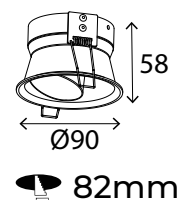

IP20    

Perri - Trimless

Dimensions	Ø77mm x 53mm (Recessing plate Ø120mm)
Finish	White (WH) / Black (BK) / Custom Colour (CC)
Configurations	Ceiling Recessed
Code / Description	258B / Adjustable Trimless
Rating	IP20

Dimensions refer to Trim Only

Perri - With Trim

Dimensions	Ø90mm x 58mm
Finish	White (WH) / Black (BK) / Custom Colour (CC)
Configurations	Ceiling Recessed
Code / Description	922 / Adjustable
Rating	IP20