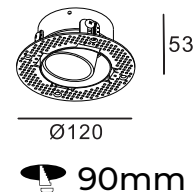

Perri

Perri is a minimally designed downlight with trim or trimless option. Once installed Perri is discreet yet functional due to its adjustable centre component. With the lamp positioned high within the fitting Perri is low glare and in addition to its reliable light source, appears to effortlessly glow from the ceiling. Perri is also available for use with the a variable White WIFI LED lamp allowing you to dim and change the colour temperate from 2700 – 6500 Kelvin, remotely via your smartphone or tablet.

IP20    

Perri - Trimless

Dimensions	Ø77mm x 53mm (Recessing plate Ø120mm)
Finish	White (WH) / Black (BK) / Custom Colour (CC)
Configurations	Ceiling Recessed
Code / Description	258B / Adjustable Trimless
Rating	IP20

Dimensions refer to Trim Only

Perri - With Trim

Dimensions	Ø90mm x 58mm
Finish	White (WH) / Black (BK) / Custom Colour (CC)
Configurations	Ceiling Recessed
Code / Description	922 / Adjustable
Rating	IP20