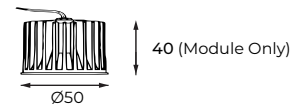

LED Modules

Code / Description	LMR063060LEDDIM - 3000K 6W Dimmable 60° Low Profile Module
Lumen Output	700lm
CRI	90+
Lifespan	50000hrs
Dimming	Phase-Cut
Voltage	220-240V
Options	DALI, Casambi