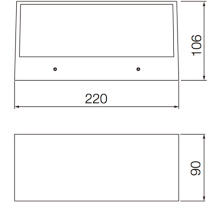

Nora

Nora's classic and timeless design and with its IP65 rating, makes this wall mounted luminaire ideal for many internal and external applications. It is constructed of die-cast aluminium and has an etched glass diffuser. Nora is available in single or dual emission lending itself to a variety of interior and exterior options.

IP65   **CE** 
IK08

Nora - 2x8W

Dimensions	220mm x 106mm x 90mm
Finish	Black (BK)
Configurations	Wall Surface
Code / Description	342X83065 / Warm White 3000K 2x8W
Light Source	LED
Lumen Output	2x690lm
CRI	80+
Lifespan	50000hrs
Rating	IP65 - IK08
Voltage	220-240V