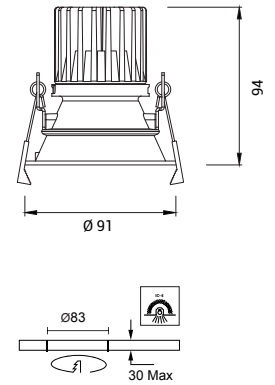

IP44    

IC-4 Compliant

Mattia - Fixed

Dimensions	Ø91mm x 95mm
Finish	White (WH)
Configurations	Recessed
Code / Description	031093060 / Warm White 3000K 9W Dimmable 60°
Light Source	LED
Lumen Output	924lm
CRI	90+
Lifespan	50000hrs
Rating	IP44
Dimming	Phase Cut
Voltage	220-240V

Mattia - Adjustable

Dimensions	Ø91mm x 107mm
Finish	White (WH)
Configurations	Recessed
Code / Description	032093060 / Warm White 3000K 9W Adjustable Dimmable 60°
Light Source	LED
Lumen Output	924lm
CRI	90+
Lifespan	50000hrs
Rating	IP44
Dimming	Phase Cut
Voltage	220-240V