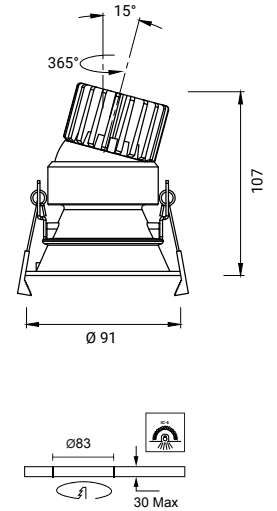

IP44    

IC-4 Compliant

Mattia - Fixed

Dimensions	Ø91mm x 95mm
Finish	White (WH)
Configurations	Recessed
Code / Description	031093060 / Warm White 3000K 9W Dimmable 60°
Light Source	LED
Lumen Output	924lm
CRI	90+
Lifespan	50000hrs
Rating	IP44
Dimming	Phase Cut
Voltage	220-240V

Mattia - Adjustable

Dimensions	Ø91mm x 107mm
Finish	White (WH)
Configurations	Recessed
Code / Description	032093060 / Warm White 3000K 9W Adjustable Dimmable 60°
Light Source	LED
Lumen Output	924lm
CRI	90+
Lifespan	50000hrs
Rating	IP44
Dimming	Phase Cut
Voltage	220-240V