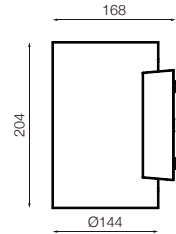

IP65    

Luciano - Single Emission - 10W

Dimensions	Ø110mm x 175mm x 131mm
Finish	White (WH) / Black (BK) / Custom Colour (CC)
Configurations	Wall Mounted
Code / Description	511030 / Warm White 3000K 10W Beam Angle 60°
Light Source	LED
Lumen Output	1040lm
CRI	90+
Lifespan	50000hrs
Rating	IP65
Voltage	220-240V

Luciano - Single Emission - 20W

Dimensions	Ø144mm x 226mm x 168mm
Finish	White (WH) / Black (BK) / Custom Colour (CC)
Configurations	Wall Mounted
Code / Description	512030 / Warm White 3000K 20W Beam Angle 60°
Light Source	LED
Lumen Output	1950lm
CRI	90+
Lifespan	50000hrs
Rating	IP65
Voltage	220-240V

Luciano - Double Emission - 2x10W

Dimensions	Ø110mm x 175mm x 131mm
Finish	White (WH) / Black (BK) / Custom Colour (CC)
Configurations	Wall Mounted
Code / Description	512X1030 / Warm White 3000K 2x10W Beam Angle 60°
Light Source	LED
Lumen Output	2x1040lm
CRI	90+
Lifespan	50000hrs
Rating	IP65
Voltage	220-240V

Luciano - Double Emission - 2x20W

Dimensions	Ø144mm x 226mm x 168mm
Finish	White (WH) / Black (BK) / Custom Colour (CC)
Configurations	Wall Mounted
Code / Description	512X2030 / Warm White 3000K 2x20W Beam Angle 60°
Light Source	LED
Lumen Output	2x1950lm
CRI	90+
Lifespan	50000hrs
Rating	IP65
Voltage	220-240V