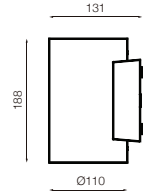

IP65    

Luciano - Single Emission - 10W

Dimensions	Ø110mm x 175mm x 131mm
Finish	White (WH) / Black (BK) / Custom Colour (CC)
Configurations	Wall Mounted
Code / Description	511030 / Warm White 3000K 10W Beam Angle 60°
Light Source	LED
Lumen Output	1040lm
CRI	90+
Lifespan	50000hrs
Rating	IP65
Voltage	220-240V

Luciano - Single Emission - 20W

Dimensions	Ø144mm x 226mm x 168mm
Finish	White (WH) / Black (BK) / Custom Colour (CC)
Configurations	Wall Mounted
Code / Description	512030 / Warm White 3000K 20W Beam Angle 60°
Light Source	LED
Lumen Output	1950lm
CRI	90+
Lifespan	50000hrs
Rating	IP65
Voltage	220-240V

Luciano - Double Emission - 2x10W

Dimensions	Ø110mm x 175mm x 131mm
Finish	White (WH) / Black (BK) / Custom Colour (CC)
Configurations	Wall Mounted
Code / Description	512X1030 / Warm White 3000K 2x10W Beam Angle 60°
Light Source	LED
Lumen Output	2x1040lm
CRI	90+
Lifespan	50000hrs
Rating	IP65
Voltage	220-240V

Luciano - Double Emission - 2x20W

Dimensions	Ø144mm x 226mm x 168mm
Finish	White (WH) / Black (BK) / Custom Colour (CC)
Configurations	Wall Mounted
Code / Description	512X2030 / Warm White 3000K 2x20W Beam Angle 60°
Light Source	LED
Lumen Output	2x1950lm
CRI	90+
Lifespan	50000hrs
Rating	IP65
Voltage	220-240V