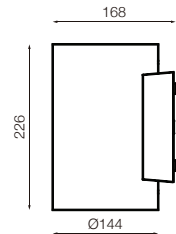

IP65    

Luciano - Single Emission - 10W

Dimensions	Ø110mm x 175mm x 131mm
Finish	White (WH) / Black (BK) / Custom Colour (CC)
Configurations	Wall Mounted
Code / Description	511030 / Warm White 3000K 10W Beam Angle 60°
Light Source	LED
Lumen Output	1040lm
CRI	90+
Lifespan	50000hrs
Rating	IP65
Voltage	220-240V

Luciano - Single Emission - 20W

Dimensions	Ø144mm x 226mm x 168mm
Finish	White (WH) / Black (BK) / Custom Colour (CC)
Configurations	Wall Mounted
Code / Description	512030 / Warm White 3000K 20W Beam Angle 60°
Light Source	LED
Lumen Output	1950lm
CRI	90+
Lifespan	50000hrs
Rating	IP65
Voltage	220-240V

Luciano - Double Emission - 2x10W

Dimensions	Ø110mm x 175mm x 131mm
Finish	White (WH) / Black (BK) / Custom Colour (CC)
Configurations	Wall Mounted
Code / Description	512X1030 / Warm White 3000K 2x10W Beam Angle 60°
Light Source	LED
Lumen Output	2x1040lm
CRI	90+
Lifespan	50000hrs
Rating	IP65
Voltage	220-240V

Luciano - Double Emission - 2x20W

Dimensions	Ø144mm x 226mm x 168mm
Finish	White (WH) / Black (BK) / Custom Colour (CC)
Configurations	Wall Mounted
Code / Description	512X2030 / Warm White 3000K 2x20W Beam Angle 60°
Light Source	LED
Lumen Output	2x1950lm
CRI	90+
Lifespan	50000hrs
Rating	IP65
Voltage	220-240V