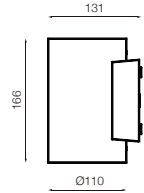

IP65    

Luciano - Single Emission - 10W

Dimensions	Ø110mm x 175mm x 131mm
Finish	White (WH) / Black (BK) / Custom Colour (CC)
Configurations	Wall Mounted
Code / Description	511030 / Warm White 3000K 10W Beam Angle 60°
Light Source	LED
Lumen Output	1040lm
CRI	90+
Lifespan	50000hrs
Rating	IP65
Voltage	220-240V

Luciano - Single Emission - 20W

Dimensions	Ø144mm x 226mm x 168mm
Finish	White (WH) / Black (BK) / Custom Colour (CC)
Configurations	Wall Mounted
Code / Description	512030 / Warm White 3000K 20W Beam Angle 60°
Light Source	LED
Lumen Output	1950lm
CRI	90+
Lifespan	50000hrs
Rating	IP65
Voltage	220-240V

Luciano - Double Emission - 2x10W

Dimensions	Ø110mm x 175mm x 131mm
Finish	White (WH) / Black (BK) / Custom Colour (CC)
Configurations	Wall Mounted
Code / Description	512X1030 / Warm White 3000K 2x10W Beam Angle 60°
Light Source	LED
Lumen Output	2x1040lm
CRI	90+
Lifespan	50000hrs
Rating	IP65
Voltage	220-240V

Luciano - Double Emission - 2x20W

Dimensions	Ø144mm x 226mm x 168mm
Finish	White (WH) / Black (BK) / Custom Colour (CC)
Configurations	Wall Mounted
Code / Description	512X2030 / Warm White 3000K 2x20W Beam Angle 60°
Light Source	LED
Lumen Output	2x1950lm
CRI	90+
Lifespan	50000hrs
Rating	IP65
Voltage	220-240V