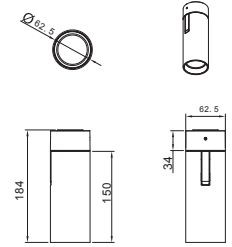

**IP20**    

Lola Mini

Dimensions	Ø50mm x 142mm
Finish	White (WH) / Black (BK) / Custom Colour (CC)
Configurations	Surface Mounted
Code / Description	134083036 / Warm White 3000K 8W Adjustable Dimmable 36°
Light Source	LED
Lumen Output	820lm
CRI	90+
Lifespan	50000hrs
Rating	IP20
Dimming	Phase-Cut
Voltage	220-240V

Options

Beam Angle	15°
Colour Temperature	2700K / 4000K

Additional Information

This product comes in our standard colour range however can be colour-customised to seamlessly integrate into your space. Minimum order quantities apply. For more information please contact our customer service team on +61 3 9427 0231 or email [info@sphaera.com.au](mailto:info@sphaera.com.au)

Lola

Dimensions	Ø65mm x 184mm
Finish	White (WH) / Black (BK) / Custom Colour (CC)
Configurations	Surface Mounted
Code / Description	134133036 / Warm White 3000K 13W Adjustable Dimmable 36°
Light Source	LED
Lumen Output	1215lm
CRI	90+
Lifespan	50000hrs
Rating	IP20
Dimming	Phase-Cut
Voltage	220-240V