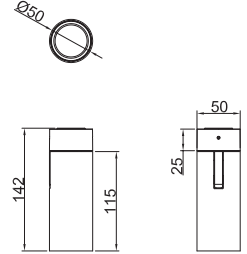

## Lola

The Lola is the latest addition to the Binario family of fittings. A functional minimalist projector with 360° rotation and 90° tilt it is available as a surface mounted unit. Comprising a recessed LED source to reduce glare and provide a high level of visual comfort Lola also has the added benefit of being fully dimmable.

**IP20**    

Lola Mini

Dimensions	Ø50mm x 142mm
Finish	White (WH) / Black (BK) / Custom Colour (CC)
Configurations	Surface Mounted
Code / Description	134083036 / Warm White 3000K 8W Adjustable Dimmable 36°
Light Source	LED
Lumen Output	820lm
CRI	90+
Lifespan	50000hrs
Rating	IP20
Dimming	Phase-Cut
Voltage	220-240V

Lola

Dimensions	Ø65mm x 184mm
Finish	White (WH) / Black (BK) / Custom Colour (CC)
Configurations	Surface Mounted
Code / Description	134133036 / Warm White 3000K 13W Adjustable Dimmable 36°
Light Source	LED
Lumen Output	1215lm
CRI	90+
Lifespan	50000hrs
Rating	IP20
Dimming	Phase-Cut
Voltage	220-240V