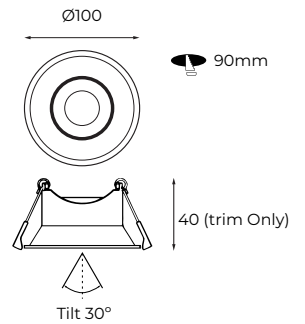

Clean, simple and compact, Lira combines unique aesthetics with superior quality to provide efficient illumination of commercial, retail or residential projects.

IP20    
IP44

Lira Adjustable

Dimensions	Ø100mm x 40mm (Trim only)
Finish	White (WH) / Black (BK) / Custom Colour (CC)
Configurations	Ceiling Recessed
Code / Description	180B10020 / Lira 100mm Recessed Adjustable Trim
Rating	IP20

Lira Fixed IP44

Dimensions	Ø100mm x 40mm (Trim only)
Finish	White (WH) / Black (BK) / Custom Colour (CC)
Configurations	Ceiling Recessed
Code / Description	259B10044 / Lira 100mm Recessed Fixed Trim
Rating	IP44