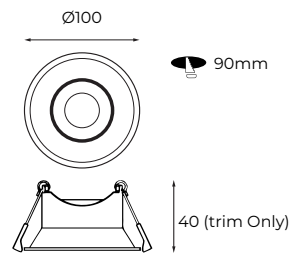

Clean, simple and compact, Lira combines unique aesthetics with superior quality to provide efficient illumination of commercial, retail or residential projects.

IP20    
IP44

Lira Adjustable

Dimensions	Ø100mm x 40mm (Trim only)
Finish	White (WH) / Black (BK) / Custom Colour (CC)
Configurations	Ceiling Recessed
Code / Description	180B10020 / Lira 100mm Recessed Adjustable Trim
Rating	IP20

Lira Fixed IP44

Dimensions	Ø100mm x 40mm (Trim only)
Finish	White (WH) / Black (BK) / Custom Colour (CC)
Configurations	Ceiling Recessed
Code / Description	259B10044 / Lira 100mm Recessed Fixed Trim
Rating	IP44