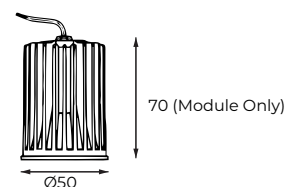

Code / Description	LMR12TW60LEDIM - 2700K|3000K|4000K 12W Dimmable 60° Module
Lumen Output	900lm
CRI	90+
Lifespan	50000hrs
Dimming	Phase-Cut
Voltage	220-240V
Options	DALI, Casambi Beam Angle | 15° | 24° | 38°