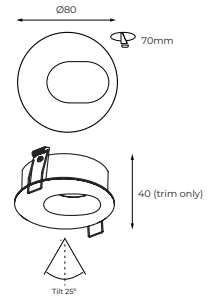

Lila Keyhole

Lila is a range of recessed luminaires utilising dimmable LED modules with up to 1100lm lumen output. Available with a round pinhole or oval keyhole aperture, Lila achieves high-intensity, accent lighting with no light spill. Both versions can be tilted up to ± 25 degrees and the downlight has a black internal surface and is deep set for glare control and optimal visual comfort. Lila downlights are suitable for use in residential, retail and various other indoor applications.

IP20    

Lila - 80 Keyhole

Dimensions	Ø80mm x 40mm (Trim Only)
Finish	White (WH) / Black (BK) / Custom Colour (CC)
Configurations	Ceiling Recessed
Code / Description	177B80KEY / Adjustable Keyhole Trim w/ Black Insert
Rating	IP44