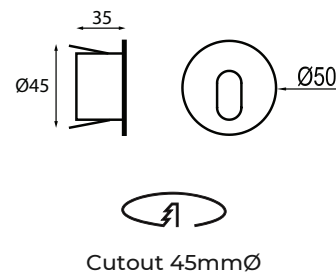

Kiave

Kiave is a small, recessed LED wall light. Resembling a key hole, Kiave is ideal for use as a stairway light or accent light.

IP20    

Klave

Dimensions	Ø50mm x 35mm
Colour Finish	White (WH)
Configurations	Wall Recessed
Code / Description	880430 / Warm White 3000K 4W
Light Source	LED
Lumen Output	320lm
CRI	80+
Lifespan	50000hrs
Rating	IP20
Voltage	220-240V