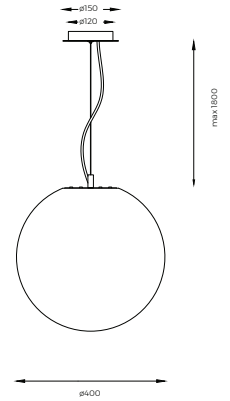

IP20   **CE** 

Europa 400

Dimensions	Ø400mm x 1400mm
Finish	White (WH) / Custom Colour (CC)
Configurations	Pendant
Code / Description	226B400WH / 400mm Diameter w/ E27 Lamp Base & Ceiling Rose
Rating	IP20
Voltage	220-240V

Europa 600

Dimensions	Ø600mm x 1600mm
Finish	White (WH) / Custom Colour (CC)
Configurations	Pendant
Code / Description	226B600WH / 600mm Diameter w/ E27 Lamp Base & Ceiling Rose
Rating	IP20
Voltage	220-240V

Europa 800

Dimensions	Ø800mm x 1800mm
Finish	White (WH) / Custom Colour (CC)
Configurations	Pendant
Code / Description	226B800WH / 800mm Diameter w/ E27 Lamp Base & Ceiling Rose
Rating	IP20
Voltage	220-240V

Europa 1000

Dimensions	Ø1000mm x 2000mm
Finish	White (WH) / Custom Colour (CC)
Configurations	Pendant
Code / Description	226B1000WH / 1000mm Diameter w/ E27 Lamp Base & Ceiling Rose
Rating	IP20
Voltage	220-240V