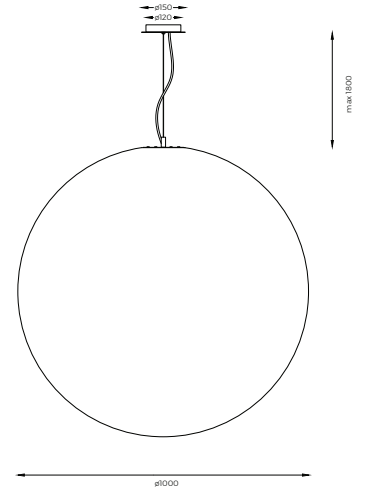

IP20   **CE** 

Europa 400

Dimensions	Ø400mm x 1400mm
Finish	White (WH) / Custom Colour (CC)
Configurations	Pendant
Code / Description	226B400WH / 400mm Diameter w/ E27 Lamp Base & Ceiling Rose
Rating	IP20
Voltage	220-240V

Europa 600

Dimensions	Ø600mm x 1600mm
Finish	White (WH) / Custom Colour (CC)
Configurations	Pendant
Code / Description	226B600WH / 600mm Diameter w/ E27 Lamp Base & Ceiling Rose
Rating	IP20
Voltage	220-240V

Europa 800

Dimensions	Ø800mm x 1800mm
Finish	White (WH) / Custom Colour (CC)
Configurations	Pendant
Code / Description	226B800WH / 800mm Diameter w/ E27 Lamp Base & Ceiling Rose
Rating	IP20
Voltage	220-240V

Europa 1000

Dimensions	Ø1000mm x 2000mm
Finish	White (WH) / Custom Colour (CC)
Configurations	Pendant
Code / Description	226B1000WH / 1000mm Diameter w/ E27 Lamp Base & Ceiling Rose
Rating	IP20
Voltage	220-240V