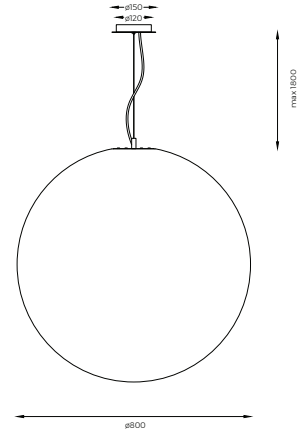

IP20   **CE** 

Europa 400

Dimensions	Ø400mm x 1400mm
Finish	White (WH) / Custom Colour (CC)
Configurations	Pendant
Code / Description	226B400WH / 400mm Diameter w/ E27 Lamp Base & Ceiling Rose
Rating	IP20
Voltage	220-240V

Europa 600

Dimensions	Ø600mm x 1600mm
Finish	White (WH) / Custom Colour (CC)
Configurations	Pendant
Code / Description	226B600WH / 600mm Diameter w/ E27 Lamp Base & Ceiling Rose
Rating	IP20
Voltage	220-240V

Europa 800

Dimensions	Ø800mm x 1800mm
Finish	White (WH) / Custom Colour (CC)
Configurations	Pendant
Code / Description	226B800WH / 800mm Diameter w/ E27 Lamp Base & Ceiling Rose
Rating	IP20
Voltage	220-240V

Europa 1000

Dimensions	Ø1000mm x 2000mm
Finish	White (WH) / Custom Colour (CC)
Configurations	Pendant
Code / Description	226B1000WH / 1000mm Diameter w/ E27 Lamp Base & Ceiling Rose
Rating	IP20
Voltage	220-240V