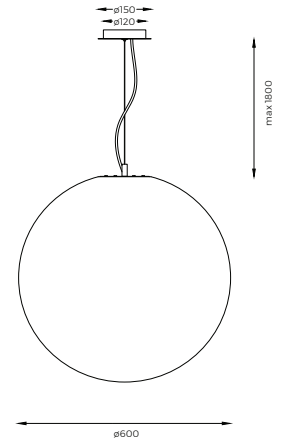

IP20   **CE** 

Europa 400

Dimensions	Ø400mm x 1400mm
Finish	White (WH) / Custom Colour (CC)
Configurations	Pendant
Code / Description	226B400WH / 400mm Diameter w/ E27 Lamp Base & Ceiling Rose
Rating	IP20
Voltage	220-240V

Europa 600

Dimensions	Ø600mm x 1600mm
Finish	White (WH) / Custom Colour (CC)
Configurations	Pendant
Code / Description	226B600WH / 600mm Diameter w/ E27 Lamp Base & Ceiling Rose
Rating	IP20
Voltage	220-240V

Europa 800

Dimensions	Ø800mm x 1800mm
Finish	White (WH) / Custom Colour (CC)
Configurations	Pendant
Code / Description	226B800WH / 800mm Diameter w/ E27 Lamp Base & Ceiling Rose
Rating	IP20
Voltage	220-240V

Europa 1000

Dimensions	Ø1000mm x 2000mm
Finish	White (WH) / Custom Colour (CC)
Configurations	Pendant
Code / Description	226B1000WH / 1000mm Diameter w/ E27 Lamp Base & Ceiling Rose
Rating	IP20
Voltage	220-240V