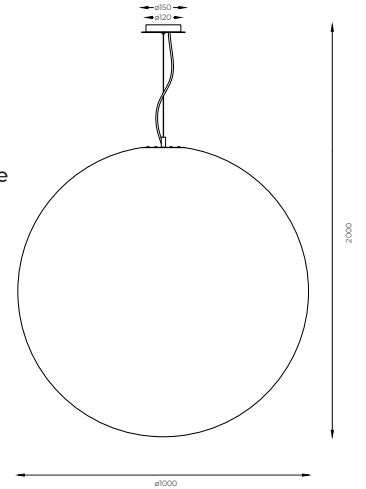

## Europa 400 with Pattern

Dimensions	Ø400mm x 1400mm
Finish	White (WH) / Custom Colour (CC)
Configurations	Pendant
Code / Description	226B400PTWH / 400mm Diameter w/ E27 Lamp Base & Ceiling Rose
Rating	IP20
Voltage	220-240V

## Europa 600 with Pattern

Dimensions	Ø600mm x 1600mm
Finish	White (WH) / Custom Colour (CC)
Configurations	Pendant
Code / Description	226B600PTWH / 600mm Diameter w/ E27 Lamp Base & Ceiling Rose
Rating	IP20
Voltage	220-240V

## Europa 800 with Pattern

Dimensions	Ø800mm x 1800mm
Finish	White (WH) / Custom Colour (CC)
Configurations	Pendant
Code / Description	226B800PTWH / 800mm Diameter w/ E27 Lamp Base & Ceiling Rose
Rating	IP20
Voltage	220-240V

## Europa 1000 with Pattern

Dimensions	Ø1000mm x 2000mm
Finish	White (WH) / Custom Colour (CC)
Configurations	Pendant
Code / Description	226B1000PTWH / 1000mm Diameter w/ E27 Lamp Base & Ceiling Rose
Rating	IP20
Voltage	220-240V