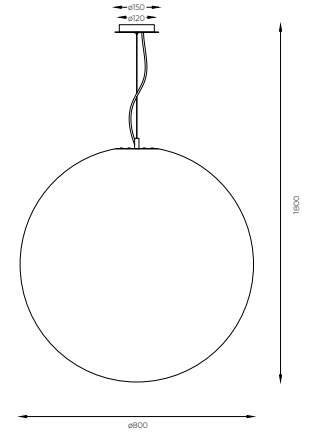

## Europa 400 with Pattern

Dimensions	Ø400mm x 1400mm
Finish	White (WH) / Custom Colour (CC)
Configurations	Pendant
Code / Description	226B400PTWH / 400mm Diameter w/ E27 Lamp Base & Ceiling Rose
Rating	IP20
Voltage	220-240V

## Europa 600 with Pattern

Dimensions	Ø600mm x 1600mm
Finish	White (WH) / Custom Colour (CC)
Configurations	Pendant
Code / Description	226B600PTWH / 600mm Diameter w/ E27 Lamp Base & Ceiling Rose
Rating	IP20
Voltage	220-240V

## Europa 800 with Pattern

Dimensions	Ø800mm x 1800mm
Finish	White (WH) / Custom Colour (CC)
Configurations	Pendant
Code / Description	226B800PTWH / 800mm Diameter w/ E27 Lamp Base & Ceiling Rose
Rating	IP20
Voltage	220-240V

## Europa 1000 with Pattern

Dimensions	Ø1000mm x 2000mm
Finish	White (WH) / Custom Colour (CC)
Configurations	Pendant
Code / Description	226B1000PTWH / 1000mm Diameter w/ E27 Lamp Base & Ceiling Rose
Rating	IP20
Voltage	220-240V