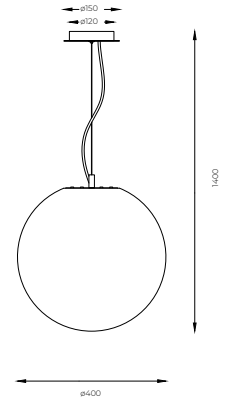

## Europa 400 with Pattern

Dimensions	Ø400mm x 1400mm
Finish	White (WH) / Custom Colour (CC)
Configurations	Pendant
Code / Description	226B400PTWH / 400mm Diameter w/ E27 Lamp Base & Ceiling Rose
Rating	IP20
Voltage	220-240V

## Europa 600 with Pattern

Dimensions	Ø600mm x 1600mm
Finish	White (WH) / Custom Colour (CC)
Configurations	Pendant
Code / Description	226B600PTWH / 600mm Diameter w/ E27 Lamp Base & Ceiling Rose
Rating	IP20
Voltage	220-240V

## Europa 800 with Pattern

Dimensions	Ø800mm x 1800mm
Finish	White (WH) / Custom Colour (CC)
Configurations	Pendant
Code / Description	226B800PTWH / 800mm Diameter w/ E27 Lamp Base & Ceiling Rose
Rating	IP20
Voltage	220-240V

## Europa 1000 with Pattern

Dimensions	Ø1000mm x 2000mm
Finish	White (WH) / Custom Colour (CC)
Configurations	Pendant
Code / Description	226B1000PTWH / 1000mm Diameter w/ E27 Lamp Base & Ceiling Rose
Rating	IP20
Voltage	220-240V