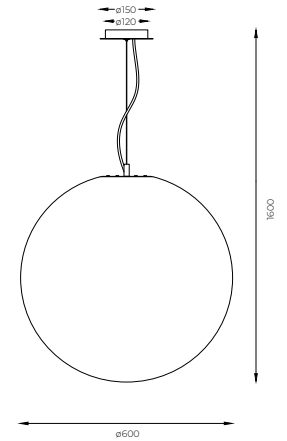

## Europa 400 with Pattern

Dimensions	Ø400mm x 1400mm
Finish	White (WH) / Custom Colour (CC)
Configurations	Pendant
Code / Description	226B400PTWH / 400mm Diameter w/ E27 Lamp Base & Ceiling Rose
Rating	IP20
Voltage	220-240V

## Europa 600 with Pattern

Dimensions	Ø600mm x 1600mm
Finish	White (WH) / Custom Colour (CC)
Configurations	Pendant
Code / Description	226B600PTWH / 600mm Diameter w/ E27 Lamp Base & Ceiling Rose
Rating	IP20
Voltage	220-240V

## Europa 800 with Pattern

Dimensions	Ø800mm x 1800mm
Finish	White (WH) / Custom Colour (CC)
Configurations	Pendant
Code / Description	226B800PTWH / 800mm Diameter w/ E27 Lamp Base & Ceiling Rose
Rating	IP20
Voltage	220-240V

## Europa 1000 with Pattern

Dimensions	Ø1000mm x 2000mm
Finish	White (WH) / Custom Colour (CC)
Configurations	Pendant
Code / Description	226B1000PTWH / 1000mm Diameter w/ E27 Lamp Base & Ceiling Rose
Rating	IP20
Voltage	220-240V