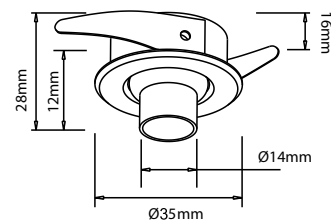

Ago

At only 35mm the Ago is one of the most compact and versatile eyeball spots on the market. Ago can be recessed into standard ceilings, false ceilings and joinery. It rotates up to 360° and pivots 45° in both directions providing flexibility in many applications.

IP20    

Sphera

LIGHT WITH A DIFFERENCE

Ago

Dimensions	Ø35mm x 28mm
Finish	Black (BK) / Custom Colour (CC)
Configurations	Ceiling Recessed
Code / Description	82033020 / Warm White 3000K 3W
Light Source	LED
Lumen Output	273lm
CRI	90+
Lifespan	50000hrs
Rating	IP20
Dimming	Phase Cut / DALI
Supply	350mA

Cut-Out Ø32mm

Supplied with 5m low voltage lead

Accessories

Connection Box	for supply of up to 10 fittings
Extension Lead	To extend the supply cable for a fitting by 3 metres