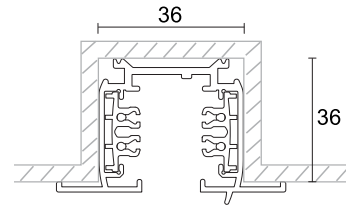

## 3 Circuit Track System - Recessed

Lighting tracks can be used in many and varied applications, from retail stores and art galleries to commercial and residential applications. The advantages of the three-circuit system are its high loading capacity and the flexibility in planning. If lighting requirements change the spotlights can easily be rearranged. Our lighting tracks are designed for easy surface mounting or recessing and can be suspended at any height. Available in 2 metre lengths, the track can be easily cut on site or joined to form longer lengths or configurations.

## 3 Circuit Track System - Recessed

Dimensions	35,2mm x 25,5mm x 2000mm
Finish	White (WH) / Black (BK) / Custom Colour (CC)
Configurations	Recessed
Code	PROR0420