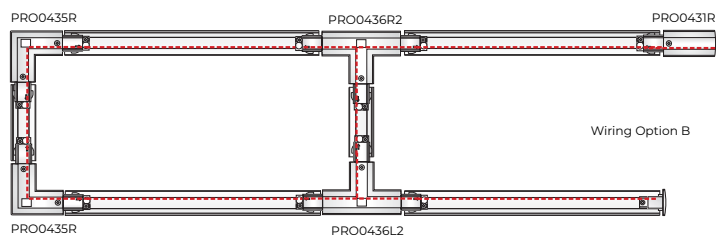

Accessories configuration

Earth Wiring Options (from underneath)