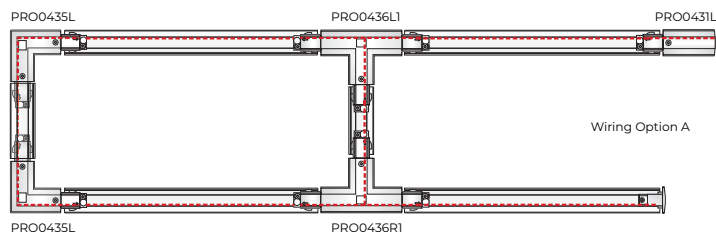

Accessories configuration

Earth Wiring Options (from underneath)