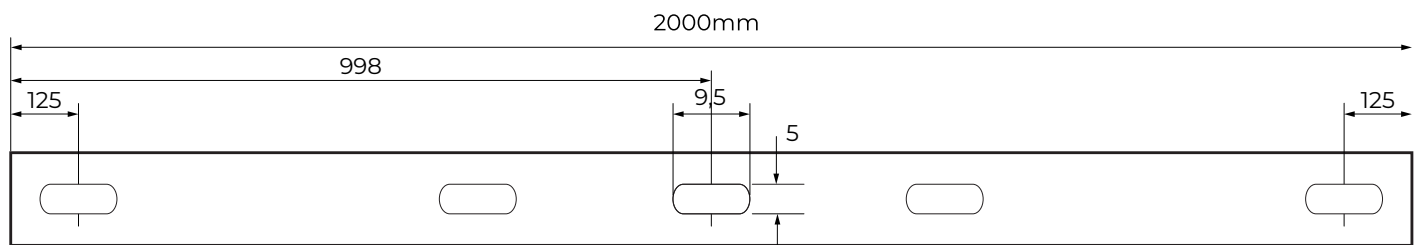

Fixing

Additional Information

This product comes in our standard colour range however can be colour-customised to seamlessly integrate into your space. Minimum order quantities apply. For more information please contact our customer service team on +61 3 9427 0231 or email info@sphera.com.au