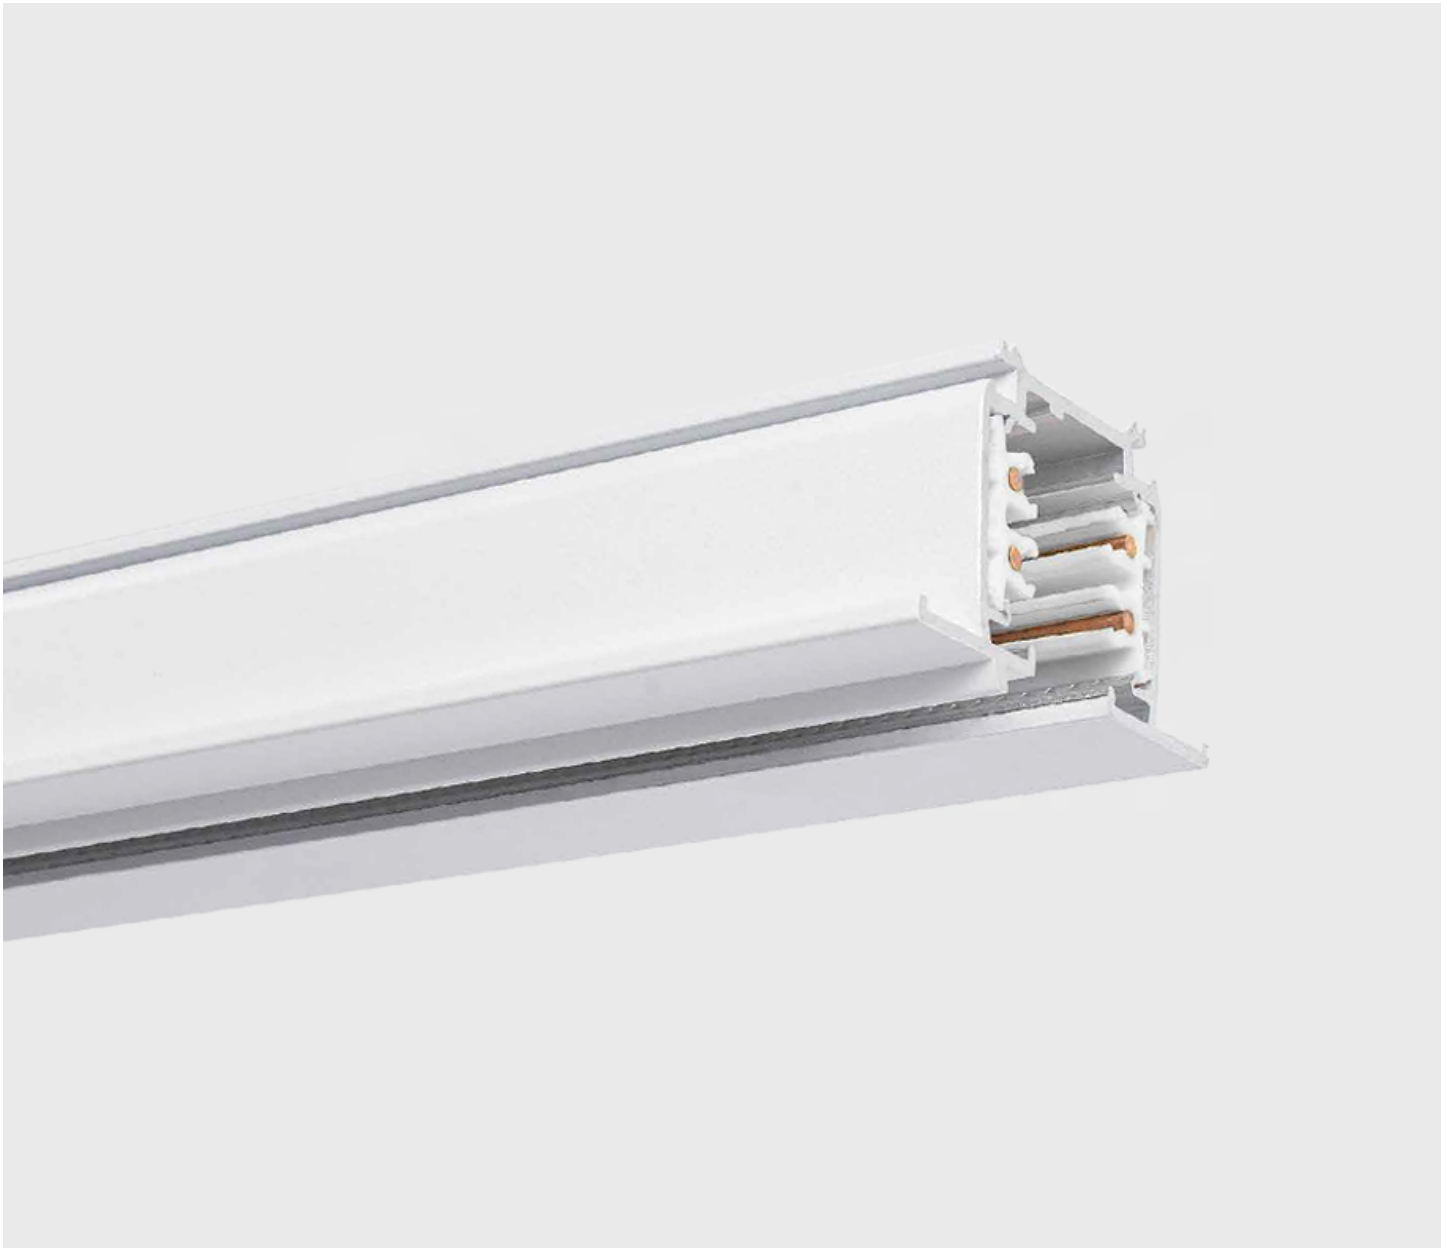

## 3 Circuit Track System - Recessed

Lighting tracks can be used in many and varied applications, from retail stores and art galleries to commercial and residential applications. The advantages of the three-circuit system are its high loading capacity and the flexibility in planning. If lighting requirements change the spotlights can easily be rearranged. Our lighting tracks are designed for easy surface mounting or recessing and can be suspended at any height. Available in 2 metre lengths, the track can be easily cut on site or joined to form longer lengths or configurations.

## 3 Circuit Track System - Recessed

Dimensions	35,2mm x 25,5mm x 2000mm
Finish	White (WH) / Black (BK) / Custom Colour (CC)
Configurations	Recessed
Code	PROR0420