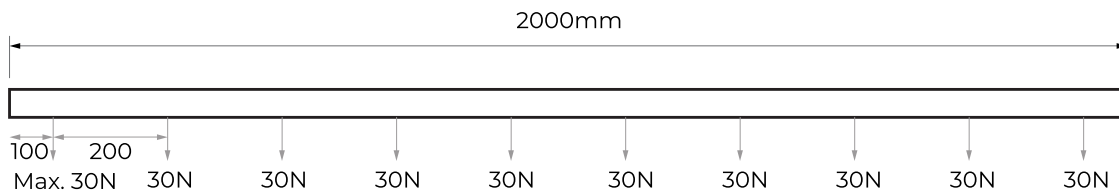

Maximum Applicable Weight