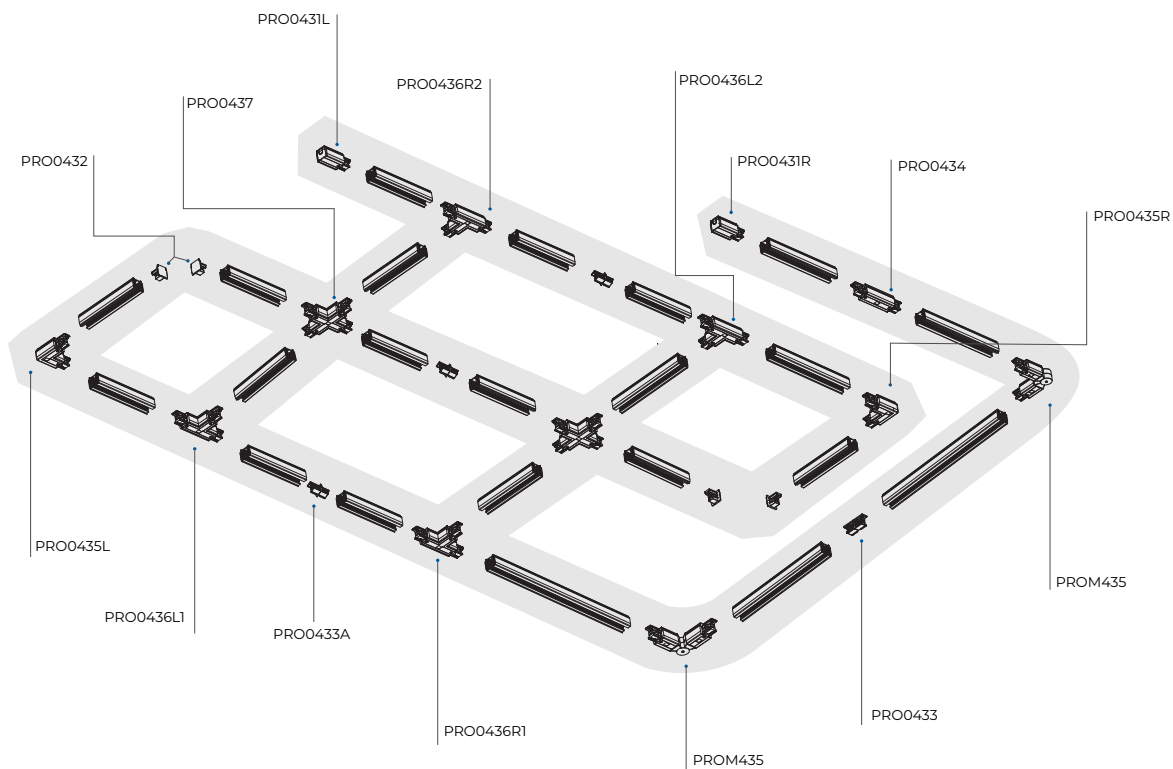

Accessories configuration

Earth Wiring Options (from underneath)