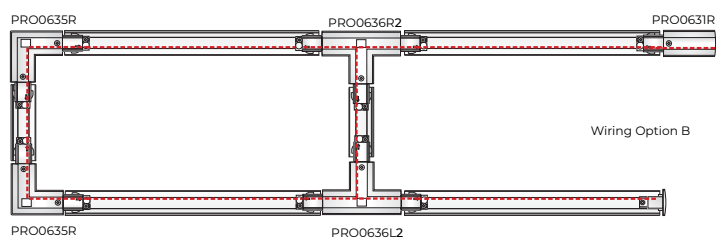

DALI Earth Wiring Options (from underneath)