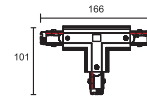

DALI Accessories

Code / Description	PRO0636R1 / DALI "T" Connector Right 1
Finish	White / Black / Custom Colour