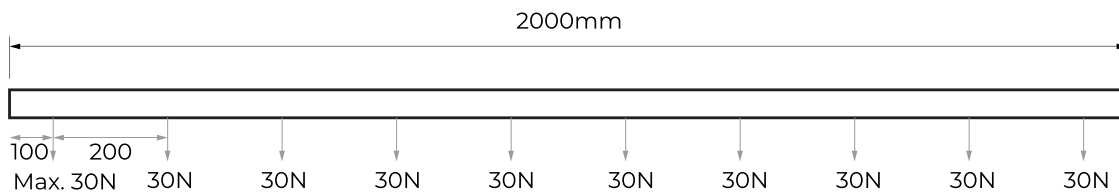

Maximum Applicable Weight