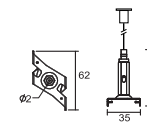

Code / Description	PRO-044950/ Ceiling Mount Adjustable Suspension Kit (5m MAX)
Finish	White / Black / Custom Colour