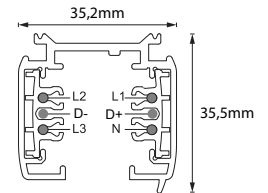

IP20    

3 Circuits DALI Track System

Dimensions	35,2mm x 25,5mm x 2000mm
Finish	White (WH) / Black (BK) / Custom Colour (CC)
Configurations	Surface / Pendant / Recessed
Code	PRO0620

Recessed Installation