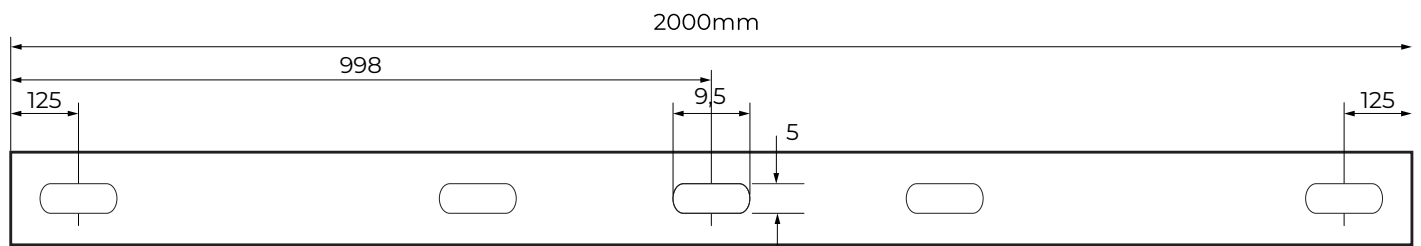

Fixing

Additional Information

This product comes in our standard colour range however can be colour-customised to seamlessly integrate into your space. Minimum order quantities apply. For more information please contact our customer service team on +61 3 9427 0231 or email info@sphera.com.au