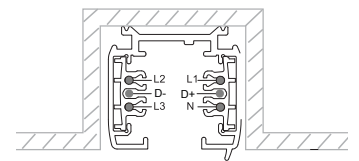

3 Circuits DALI Track System

Lighting tracks can be used in many and varied applications, from retail stores and art galleries to commercial and residential applications. The advantages of the three-circuit system are its high loading capacity and the flexibility in planning. If lighting requirements change the spotlights can easily be rearranged. Our lighting tracks are designed for easy surface mounting or recessing and can be suspended at any height. Available in 2 metre lengths, the track can be easily cut on site or joined to form longer lengths or configurations.

IP20    

3 Circuits DALI Track System

Dimensions	35,2mm x 25,5mm x 2000mm
Finish	White (WH) / Black (BK) / Custom Colour (CC)
Configurations	Surface / Pendant / Recessed
Code	PRO0620

Recessed Installation