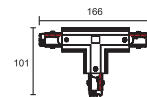

Code / Description	PRO0636L2 / DALI "T" Connector Left 2
Finish	White / Black / Custom Colour