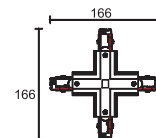

Code / Description	PRO0637 / DALI "X" Connector
Finish	White / Black / Custom Colour

Code / Description	PRO0639 / DALI Flexible Connector
Finish	White / Black / Custom Colour