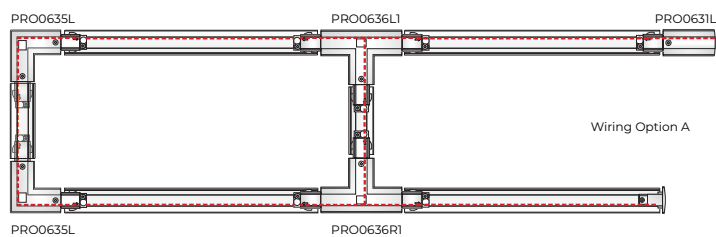

DALI Earth Wiring Options (from underneath)