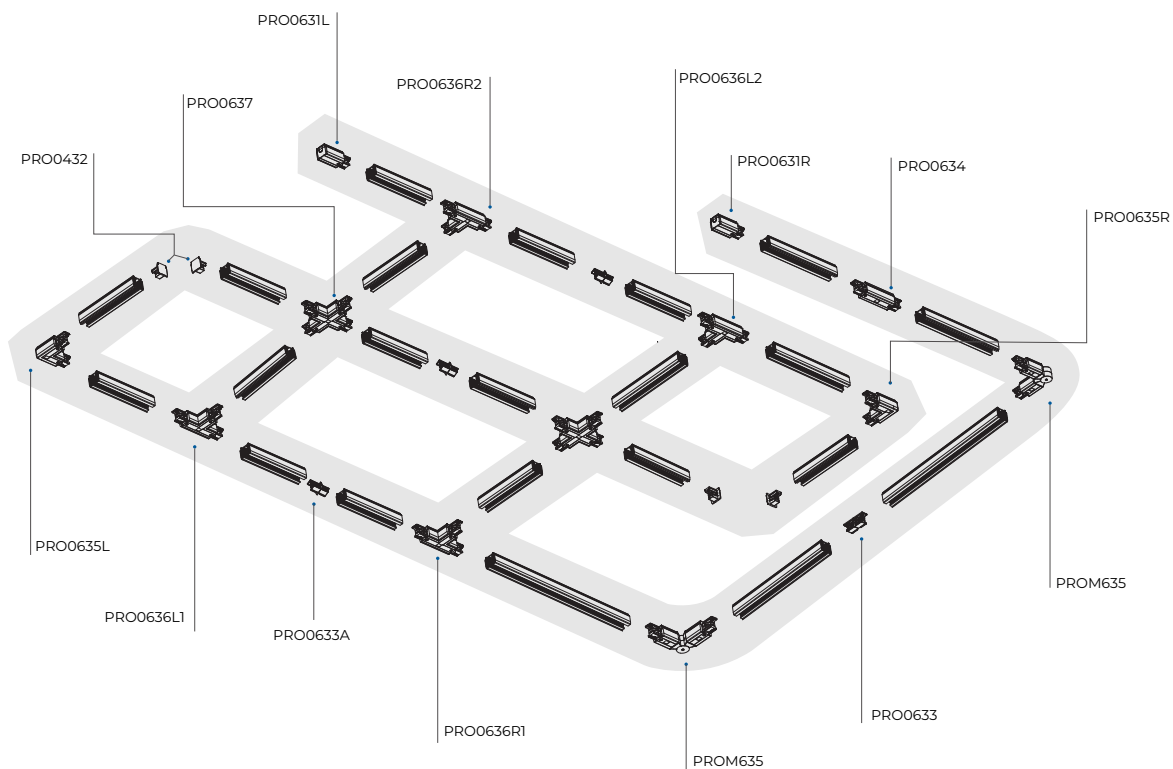

DALI Accessories configuration