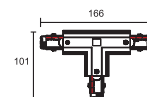

Code / Description	PRO0636R2 / DALI "T" Connector Right 2
Finish	White / Black / Custom Colour